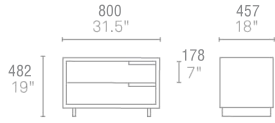

MODU-LICIOUS #1

Drawers and doors are your canvas with the award-winning Modu-licious series. Hardwood veneers are available in maple, graphite-on-oak, and walnut. Powder-coated doors and drawer fronts are available in white, grey blue, FLW red, ivory, slate, off-white, and robin's egg blue. Drawers have ball bearing slides.

MODU-LICIOUS #1

MD1-MD1000-MA

MD1-MD1000-GO

MD1-MD1000-WL

MAPLE

GRAPHITE-ON-OAK

WALNUT